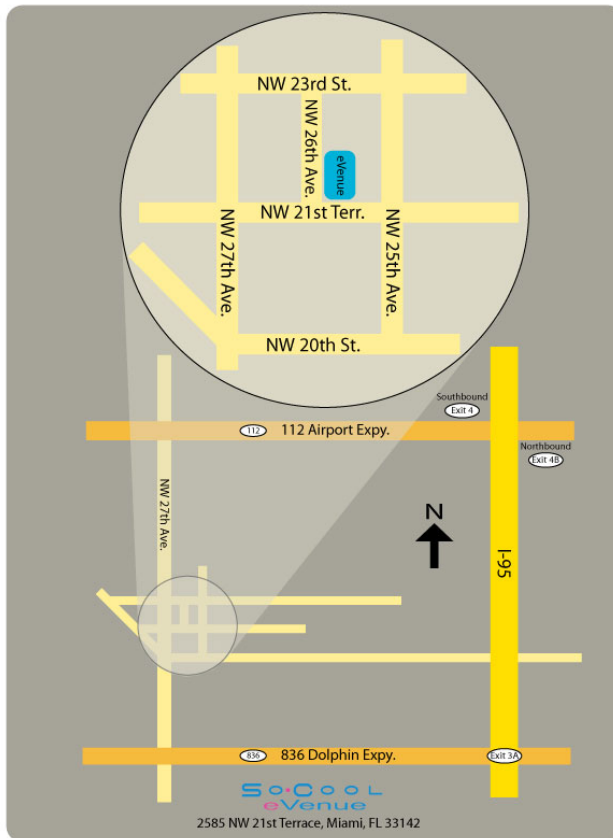

Features:

- 10,000 square feet of open warehouse event space
- 1,000 square foot permanent Ice Lounge
- 4,100 square feet of outside pre-function space
- Permitted for Assembly
- Wheel chair accessible
- Air Conditioned
- Accommodates banquet seating for 500 people
- New bathrooms with family bathroom
- 600 Amps of quick connect power for audio/visual
- 28 ceiling-mounted duplex electrical outlets (180 Amps)
- Dimmable overhead lighting
- 10' 6" wide overhead door
- 14' Ceiling height
- Covered catering space
- Fire protection sprinklers
- No restrictions on time of use

Location:

- Less than 5 miles from The Ritz Carlton Coconut Grove, The Westin Colonnade Coral Gables, downtown Miami and the Design District
- Less than 10 miles from local convention facilities including the Doral Resort & Spa, The Ritz Carlton South Beach, The Loews, and the Miami Beach Convention Center
- Less than 15 miles from The Ritz Carlton Key Biscayne, The Eden Roc, The Fontainebleau and Dolphin Stadium
- Less than 20 miles from The Westin Diplomat, in Hollywood FL